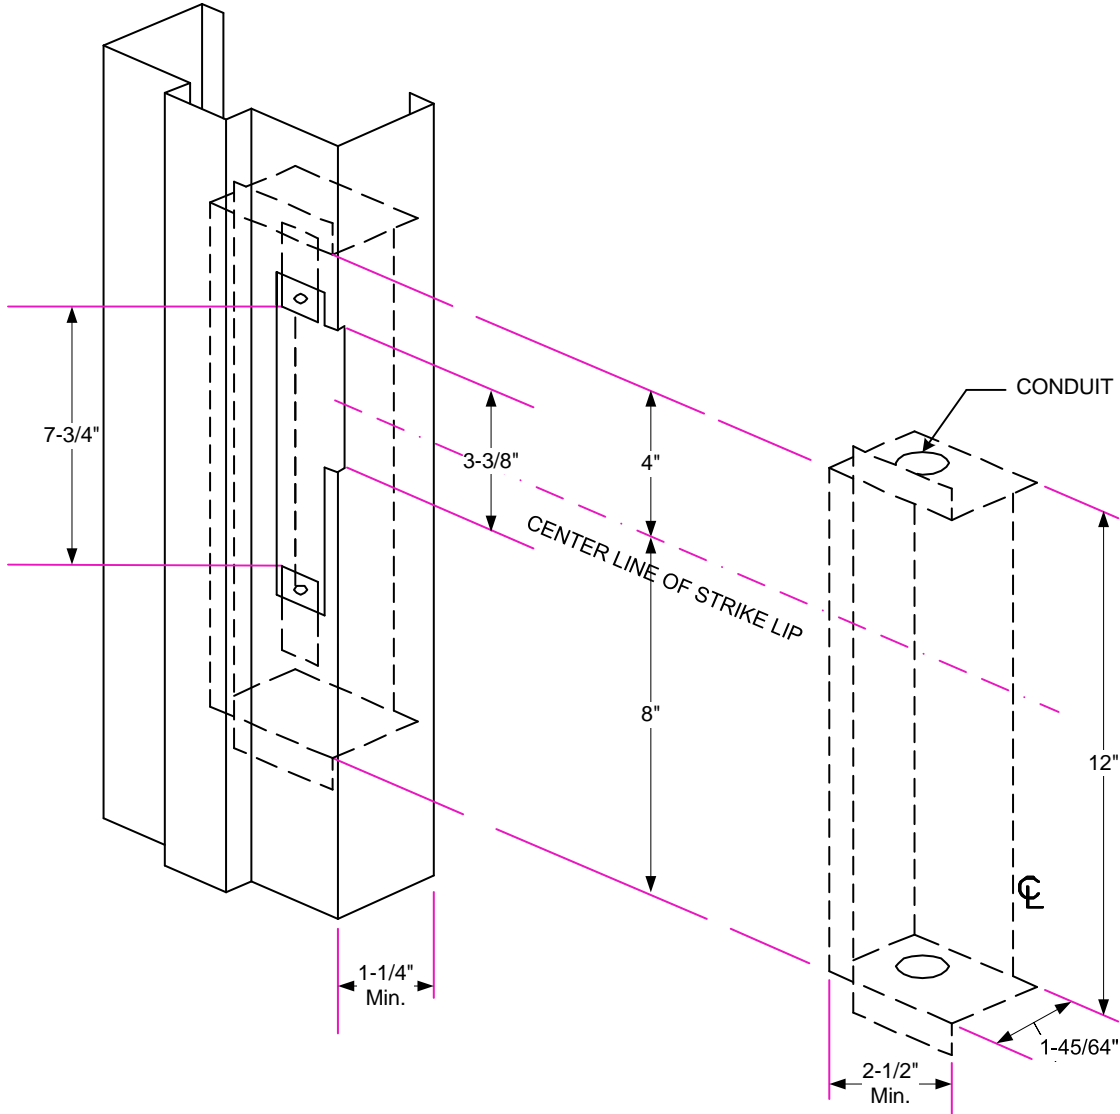

| | | OUTSIDE | | | INSIDE | | |
|----------|--------|------------|---------------|-----------|--------|---------------|----------------|
| FUNCTION | | LEVER HOLE | CYLINDER HOLE | THUMBTURN | LEVER | CYLINDER HOLE | THUMBTURN HOLE |
| ** | ZY7530 | ● | ● | | ● | ● | |
| | ZY7550 | ● | ● | | ● | | |
| ** | ZY7560 | ● | ● | | ● | ● | |
| | ZY7570 | ● | ● | | ● | | |

LOCK DETAIL

COMMON CENTER LINE
 LOCK, STRIKE, DOOR

DOOR DETAIL

MEASURE BACKSET
 FROM \varnothing DOOR EDGE

ZY7500 HiTOWER PRO SERIES 1-1/4" ~ 1-3/4" METAL FRAME ACTUATOR PREP For Actuator Models: D, E & F

DIMENSIONAL REFERENCE ONLY

ELECTRICAL BOX BY FRAME MFG'R

NOTE:

- CONCRETE / MASONRY DETAIL SHOWN.
- FOR STRIKE RELATION TO LOCK SEE IMAGE TO THE RIGHT.
- MINIMUM FRAME FACE 1-1/4".

IMPORTANT

Details show space requirements for electric controller box. Allowances for different wall construction materials must be taken into consideration. Install conduit connectors in top of box before welding to frame.

NOTE:

THE 7-3/4" CLEARANCE BETWEEN THE STRIKE REINFORCEMENT TABS IS CRITICAL *MAXIMUM THICKNESS OF TABS 1/8"

UL LISTED BOX SHOWN ABOVE IS AVAILABLE FROM SECURITY DOOR CONTROLS. PART #: 7500EB-S