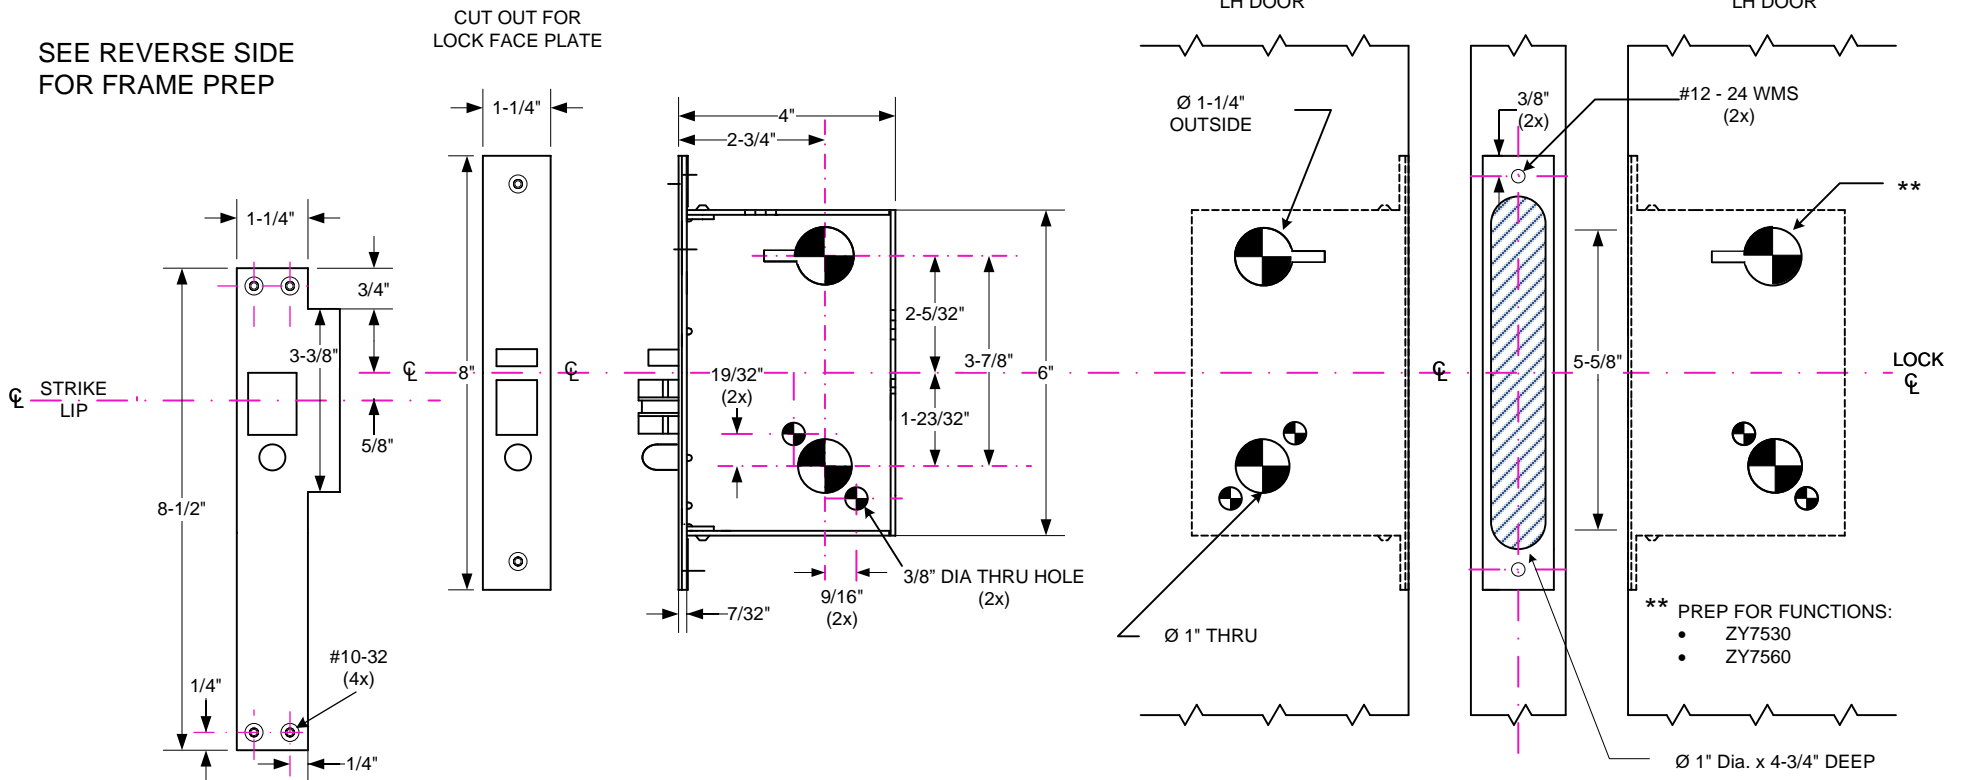

LOCK DETAIL

COMMON CENTER LINE
 LOCK, STRIKE, DOOR

DOOR DETAIL

MEASURE BACKSET
 FROM \varnothing DOOR EDGE

ZY7500 HITOWER PRO SERIES
METAL DOOR, LOCK & TRIM PREP.
 FLAT OR BEVELED, HOLLOW METAL DOORS
 Rose Trim Models: E, G, N & O7
 Narrow Actuator Models: D, E & F
DIMENSIONAL REFERENCE ONLY

| | | OUTSIDE | | | INSIDE | | |
|----------|--------|------------|---------------|-----------|--------|---------------|----------------|
| FUNCTION | | LEVER HOLE | CYLINDER HOLE | THUMBTURN | LEVER | CYLINDER HOLE | THUMBTURN HOLE |
| ** | ZY7530 | ● | ● | | ● | ● | |
| | ZY7550 | ● | ● | | ● | | |
| ** | ZY7560 | ● | ● | | ● | ● | |
| | ZY7570 | ● | ● | | ● | | |

LOCK DETAIL

COMMON CENTER LINE
 LOCK, STRIKE, DOOR

DOOR DETAIL

MEASURE BACKSET
 FROM \varnothing DOOR EDGE

ZY7500 HiTOWER PRO SERIES 1-1/4" ~ 1-3/4" METAL FRAME ACTUATOR PREP For Actuator Models: D, E & F

NOTE:

THE 7-3/4" CLEARANCE BETWEEN THE STRIKE REINFORCEMENT TABS IS CRITICAL *MAXIMUM THICKNESS OF TABS 1/8"

UL LISTED BOX SHOWN ABOVE IS AVAILABLE FROM SECURITY DOOR CONTROLS. PART #: 7500EB-S