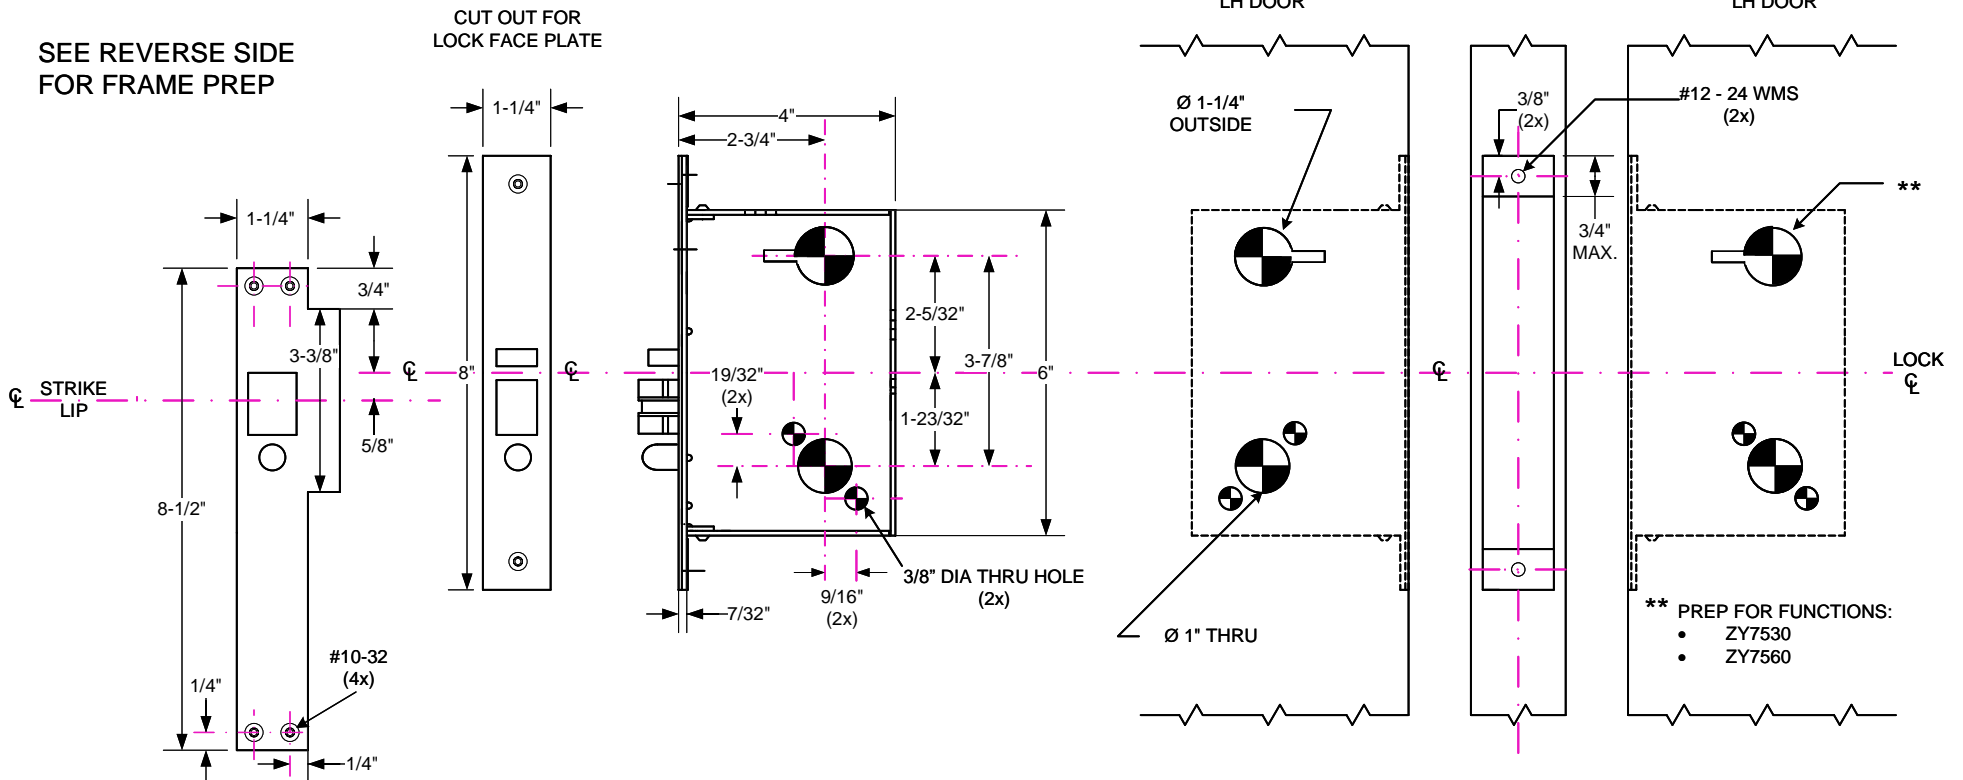

LOCK DETAIL

COMMON CENTER LINE
 LOCK, STRIKE, DOOR

DOOR DETAIL

MEASURE BACKSET
 FROM \varnothing DOOR EDGE

ZY7500 HITOWER PRO SERIES
METAL DOOR, LOCK & TRIM PREP.
 FLAT OR BEVELED, HOLLOW METAL DOORS
 Rose Trim Models: E, G, N & O7
 Narrow Actuator Models: D, E & F
DIMENSIONAL REFERENCE ONLY

| | | OUTSIDE | | | INSIDE | | |
|----------|--------|------------|---------------|-----------|--------|---------------|----------------|
| FUNCTION | | LEVER HOLE | CYLINDER HOLE | THUMBTURN | LEVER | CYLINDER HOLE | THUMBTURN HOLE |
| ** | ZY7530 | ● | ● | | ● | ● | |
| | ZY7550 | ● | ● | | ● | | |
| ** | ZY7560 | ● | ● | | ● | ● | |
| | ZY7570 | ● | ● | | ● | | |

LOCK DETAIL

COMMON CENTER LINE
 LOCK, STRIKE, DOOR

DOOR DETAIL

MEASURE BACKSET
 FROM \varnothing DOOR EDGE

ZY7500 HiTOWER PRO SERIES 1-1/4" ~ 1-3/4" METAL FRAME ACTUATOR PREP For Actuator Models: D, E & F

NOTE:

THE 7-3/4" CLEARANCE BETWEEN THE STRIKE REINFORCEMENT TABS IS CRITICAL *MAXIMUM THICKNESS OF TABS 1/8"

UL LISTED BOX SHOWN ABOVE IS AVAILABLE FROM SECURITY DOOR CONTROLS. PART #: 7500EB-S