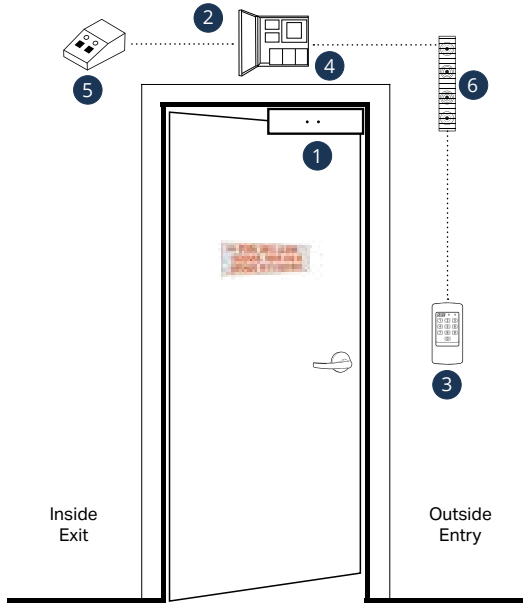

Long Term Care Controlled Openings

1 1581S Series

Mini Delayed Egress Locks

1581SNDV	NFPA 101, Fixed 15sec Delay
1581SNCV	CBC Compliant
1581SBDV	BOCA, Fixed 15sec Delay

- Subdued alternating alarm tone
- Fire and life safety code compliance
- Remote access control and REX inputs

2 IPD Series

IP-Based Access Controllers

IPDCE	IPPro Controller Board
IPDSE	IPPro Expansion Board
IPPRO-SKE	IPPro Starter Kit

- Single door controller
- Built-in, no-cost software for 32 doors
- Two ethernet ports

3 920 Series

Indoor/Outdoor Digital Keypads

920	Self Contained
920P	Self Contained w/Prox
920PW	Weigand Output

- Single gang wall or surface mount
- Heavy cast vandal resistant housing
- 500 users

4 631 Series