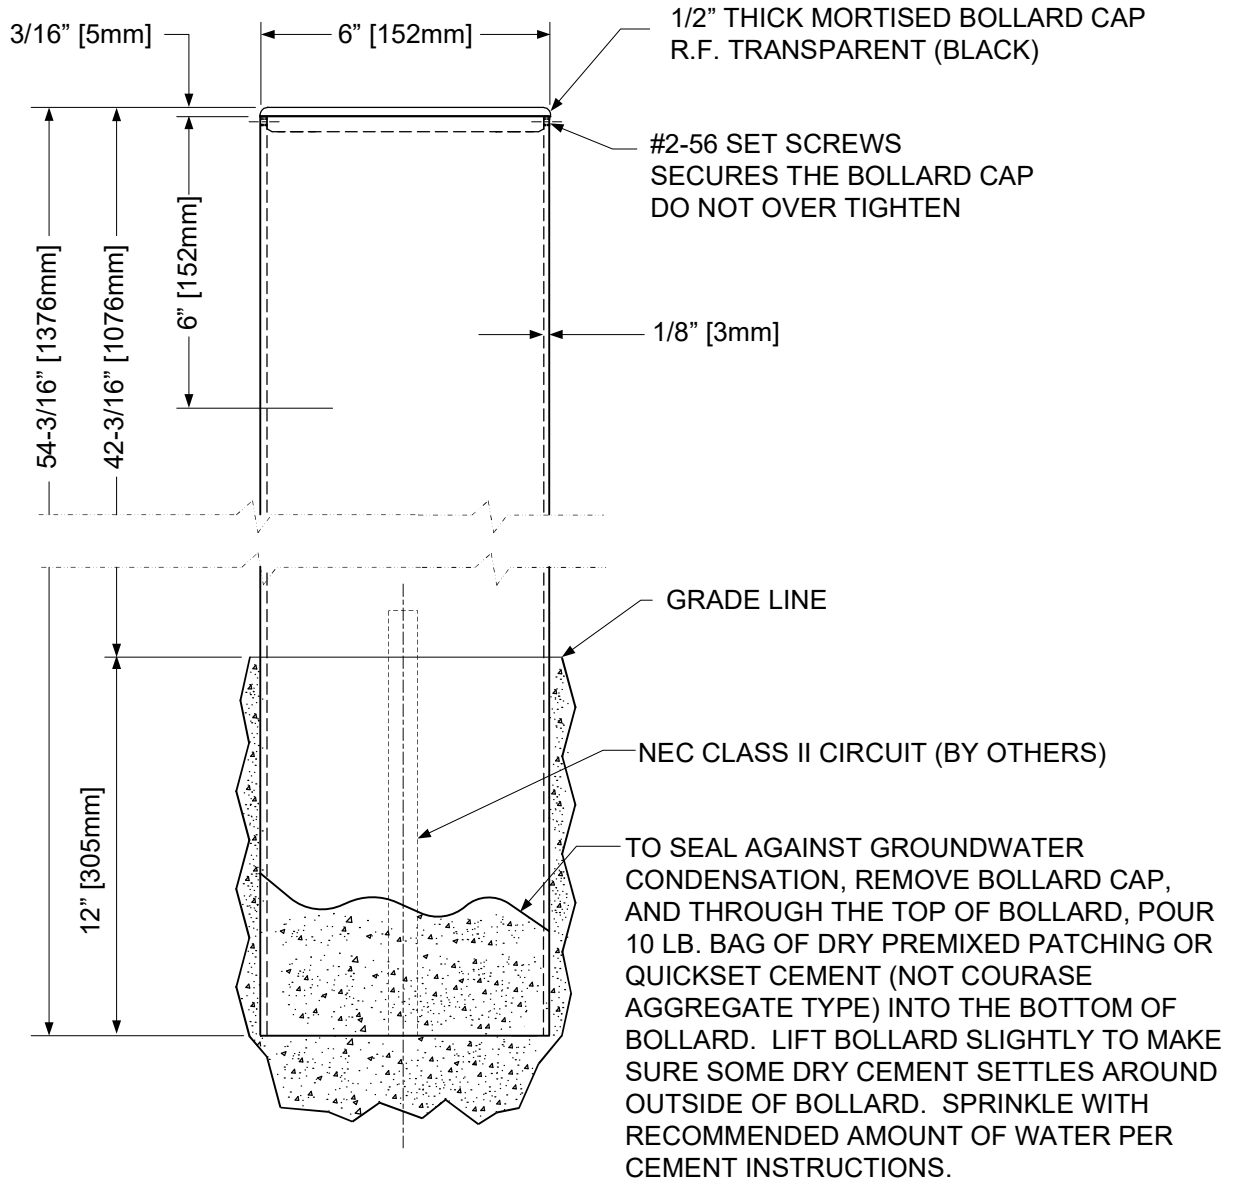

INSTALLATION INSTRUCTIONS

BPG6V 54" IN-GROUND 6" SQUARE POST NO PREP

Exact product dimensions and features may vary slightly from example shown above.