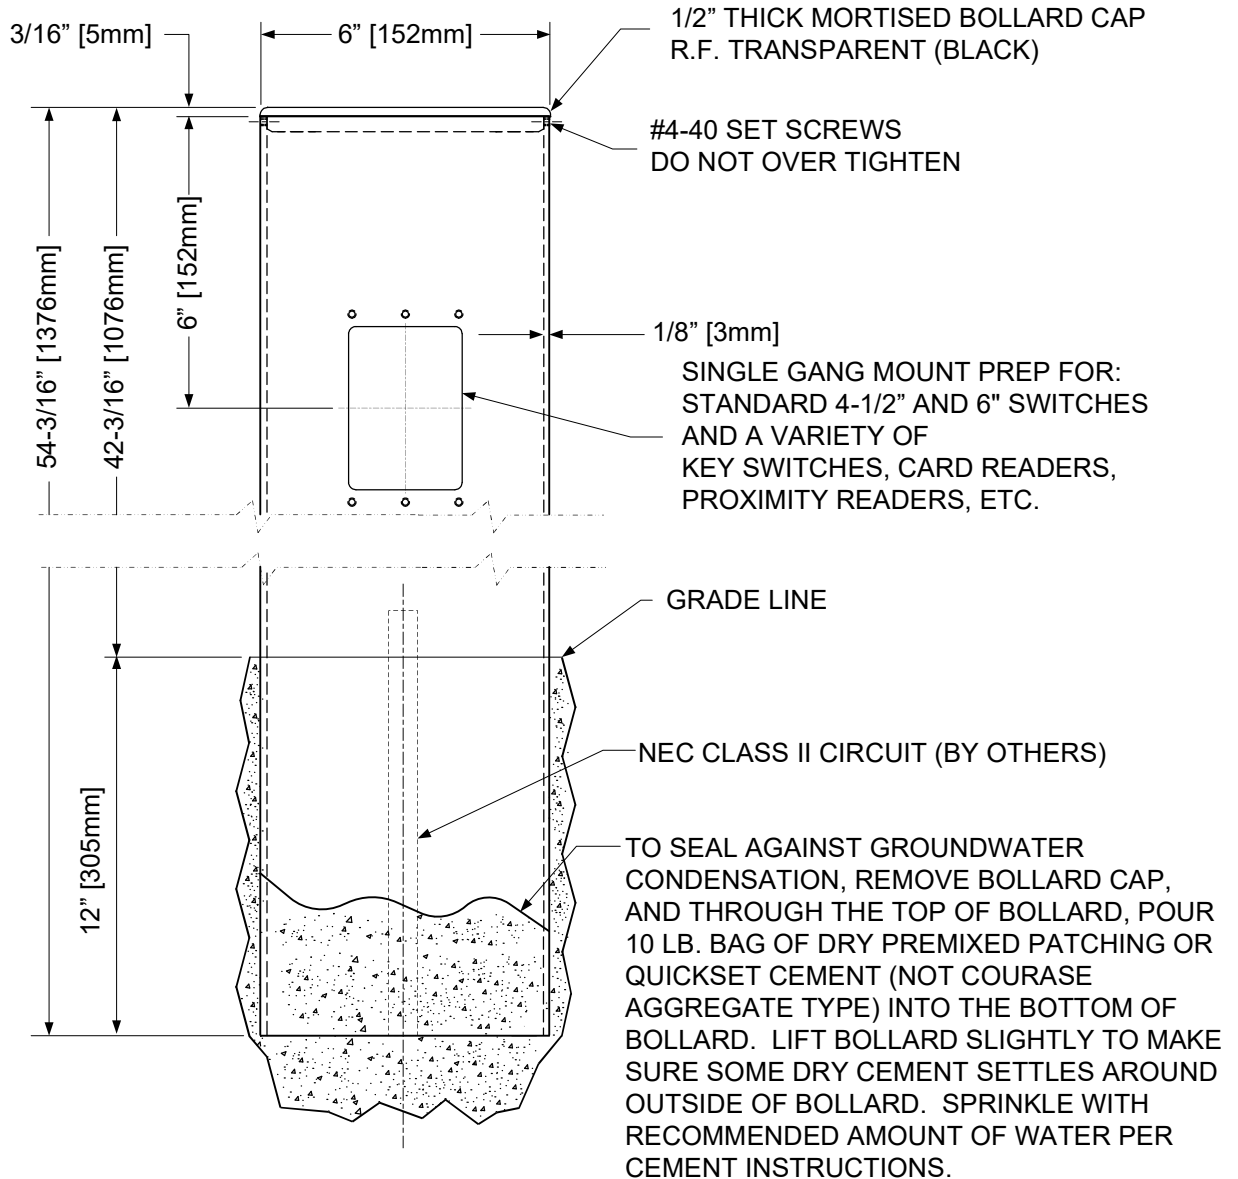

# INSTALLATION INSTRUCTIONS

## BPG6SV 54" IN-GROUND 6" SQUARE POST 1-GANG PREP

Exact product dimensions and features may vary slightly from example shown above.