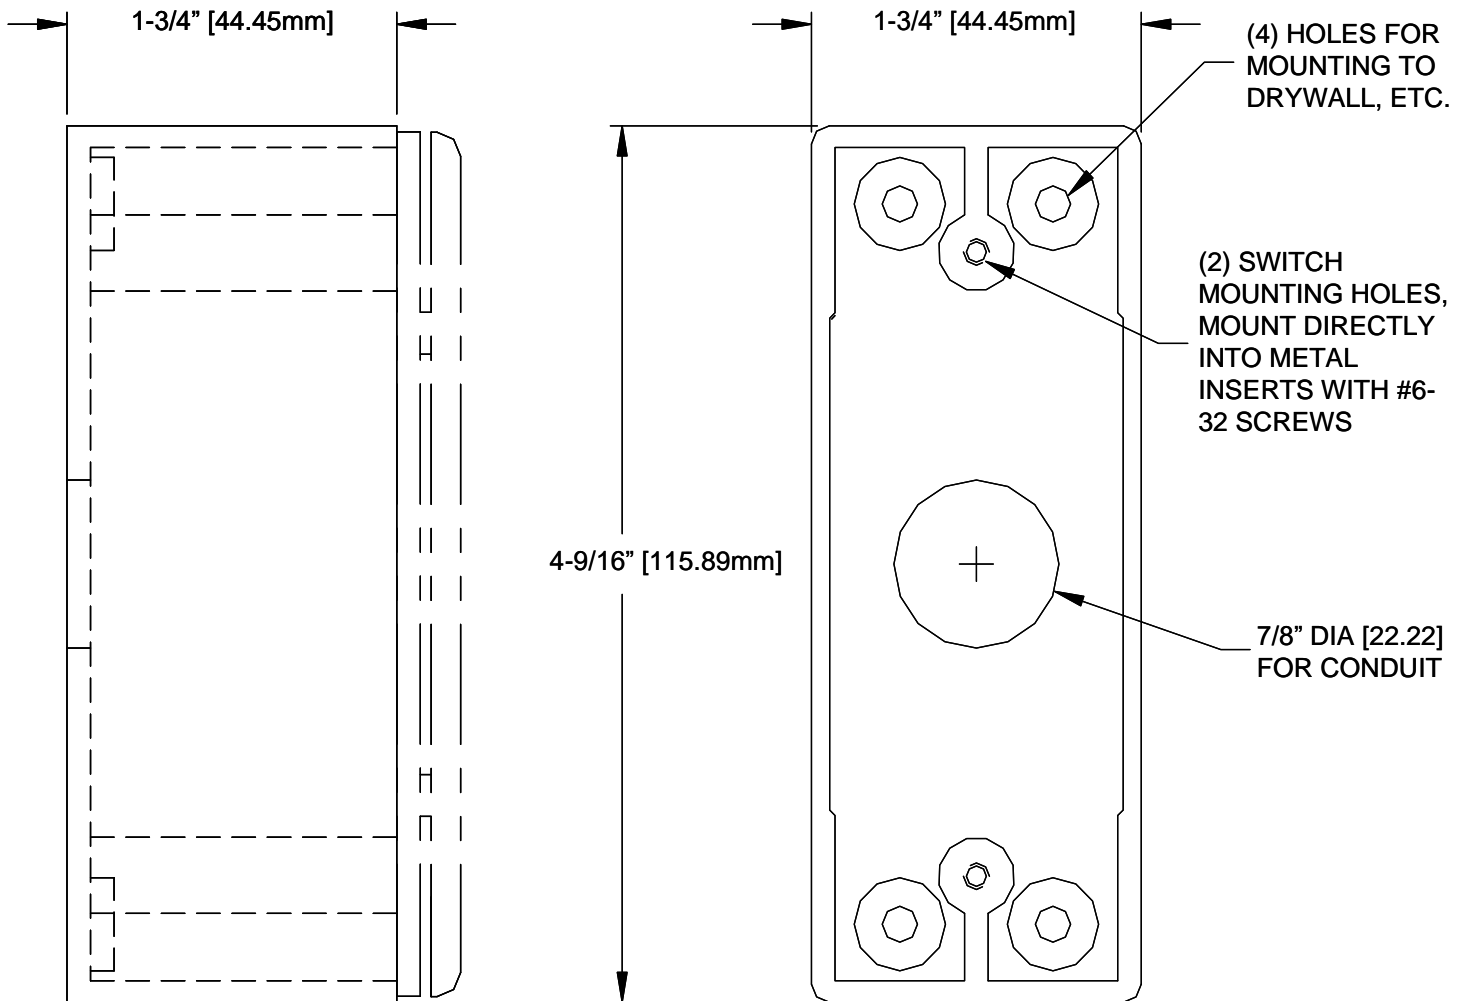

INSTALLATION INSTRUCTIONS

400-1B NARROW MULLION SURFACE BOX 1-3/4" x 4-9/16" x 1-3/4" OD

NARROW BLACK ABS BOX ACCOMMODATES WIRED AND WIRELESS OPERATION.

USE WITH NARROW ALL-ACTIVE, NARROW PUSH BUTTON & NARROW KEY SWITCHES

400-1B INCLUDES WALL ANCHORS AND MOUNTING TEMPLATE