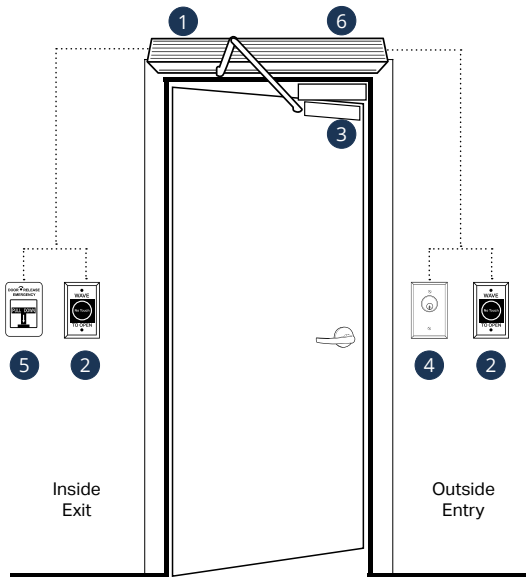

Vertical Market Solutions

HEALTHCARE MARKET APPLICATIONS

Clean Room Controlled Openings

1 AUTO Series

Low Energy Swing Door Operators

AUTOS136V	Push Arm, 36" Opening
AUTOS236V	Pull Arm, 36" Opening
AUTO-IR	Present Sensor

- Single button, self-tuning setup
- Built-in 1 Amp power supply
- Onboard lock sequencing

2 470 Series

No Touch Switches

474U	Single Gang
474DU	Double Gang
474MU	Single Gang, Manual Override

- WAVE-TO-OPEN
- IR sensing technology
- Illuminated dual LED sensor (red/green)