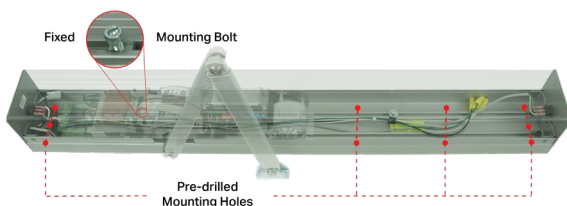

AUTOP

Double Door Operation

WHAT YOU NEED TO KNOW:

SDC's EntryControl™ operators help meet all US and Canadian ADA requirements for door installation in retail storefronts, office buildings, campuses and healthcare facilities.

The **AUTO series low energy swing door operator** provides hands-free, low-power point of entry door control for low-power retrofit of any building entrance. The state-of-the-art microprocessor-based unit is self-tuning and self-learning while offering non-handed operation, full mechanical stops and a variety of interface options for sensors, push plates, fire alarms and electrified locks.

Pre-drilled mounting holes and fixed mounting bolt for hanging drive unit while installing allows for **easy, single technician installs**.

A **built-in 1-Amp+, 24VDC internal power supply** provides for true integration with popular access and egress control hardware.

HOW YOUR CUSTOMER BENEFITS:

- Knowing act to activate
- Push or pull arm models available
- Spindle included
- Non-handed
- Slotted back plate for easy mounting
- Single button, self-tuning setup
- Auto-sensing degree of door swing
- Adjustable hard stops (if needed)
- Built-in 1 Amp power supply
- Onboard lock sequencing
- Preset dip switches for alternative functions
- External function switches
- Customizable programming for system design
- USB port to upload customized programming
- High traffic use

sdcsec.com/AEC